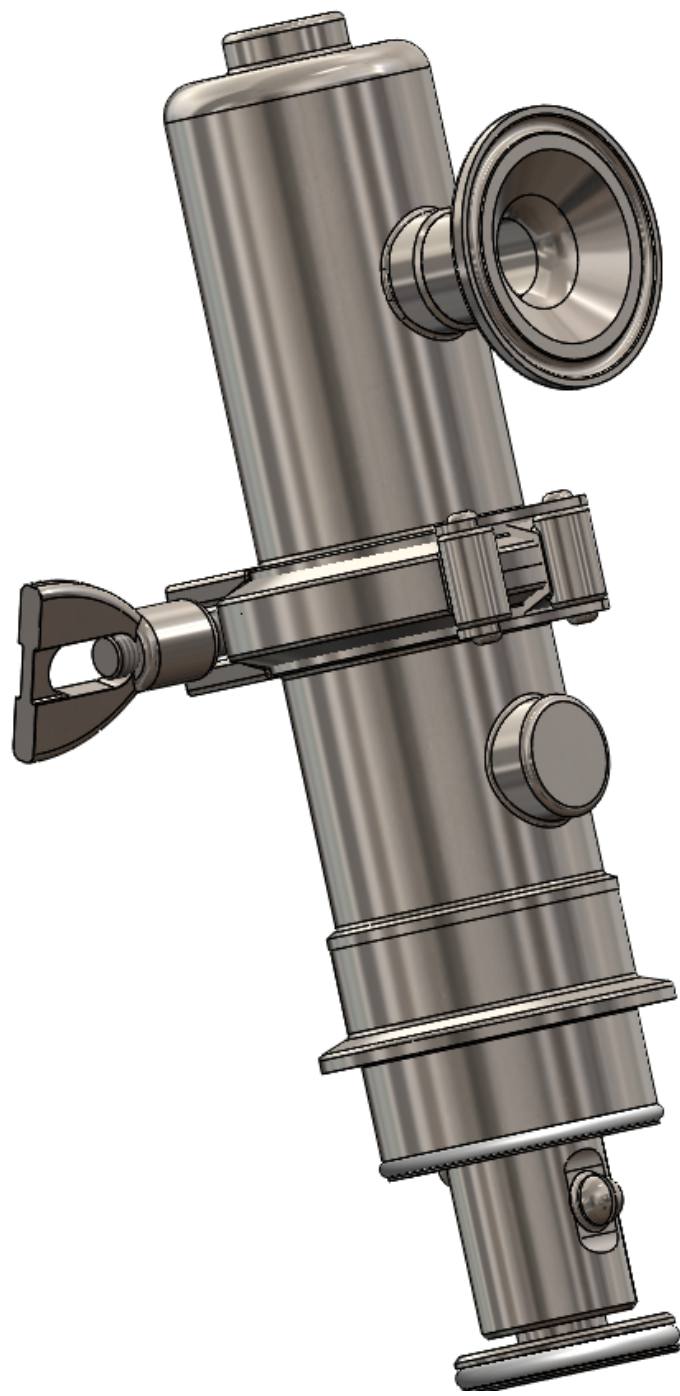

RT611AAA WORKING POSITION