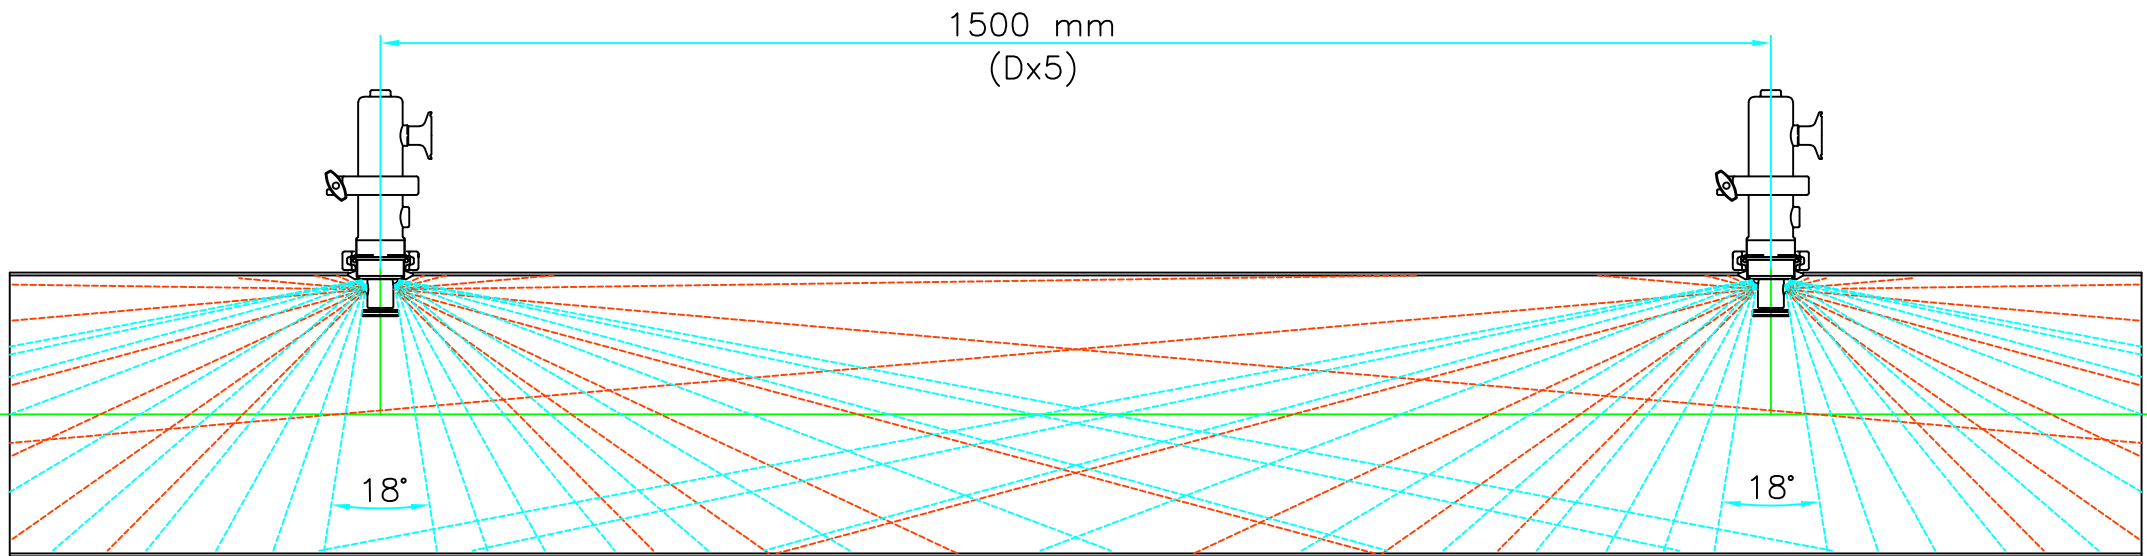

04.05.20
RT611AAA
INSTALLATION EXAMPLE
SPRAYS OVERLAPPING DRAWING

Bolondi
CLEANING HEADS