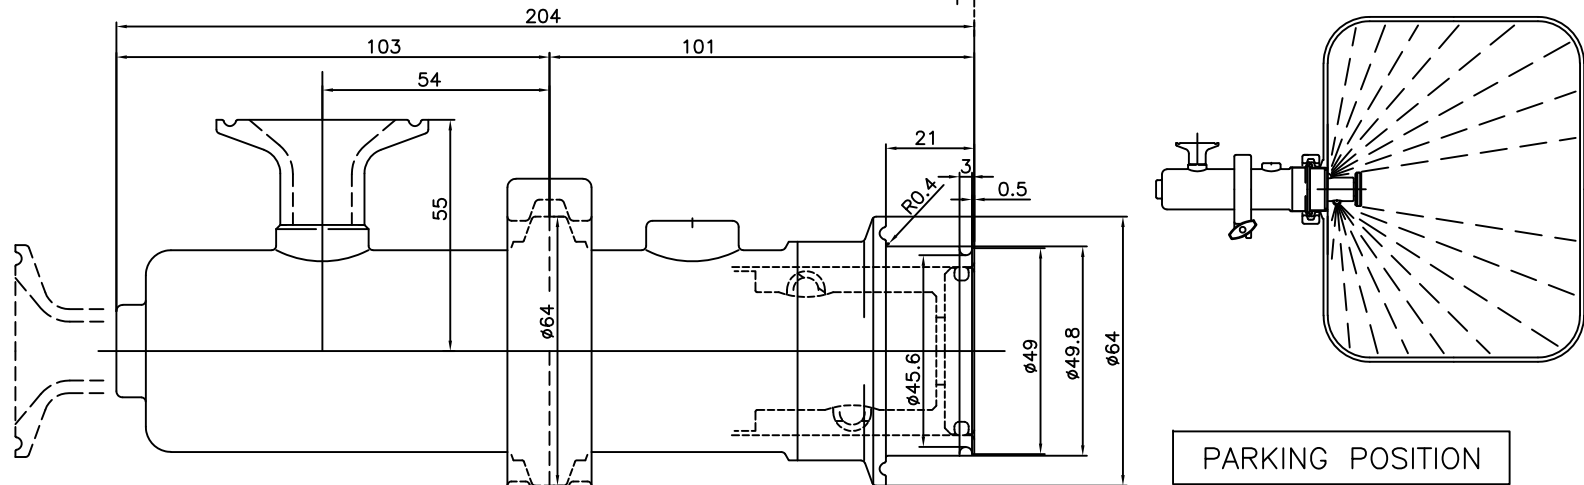

PRESSURE BAR	FLOW L/MIN.
1	10
2	15
3	19
4	22
5	24
6	27
7	29
8	31

VERSIONE	01	02	03	04	05						
FOGLIO											
DATA											
VERSIONE	06	07	08	09	10						
FOGLIO											
DATA											
NOTE:											
DESCRIZIONE: RT611AAA INSTALLATION DRAWING POWERJET VERSION											
  CLEANING HEADS MONTECCHIO E. (RE) - ITALY											
						DISEGN.: CR | CONTR.: DM DATA: 20.04.20 | VERSIONE					
SCALA											
1:1 A3 01											
CODICE:											
RT611AAA