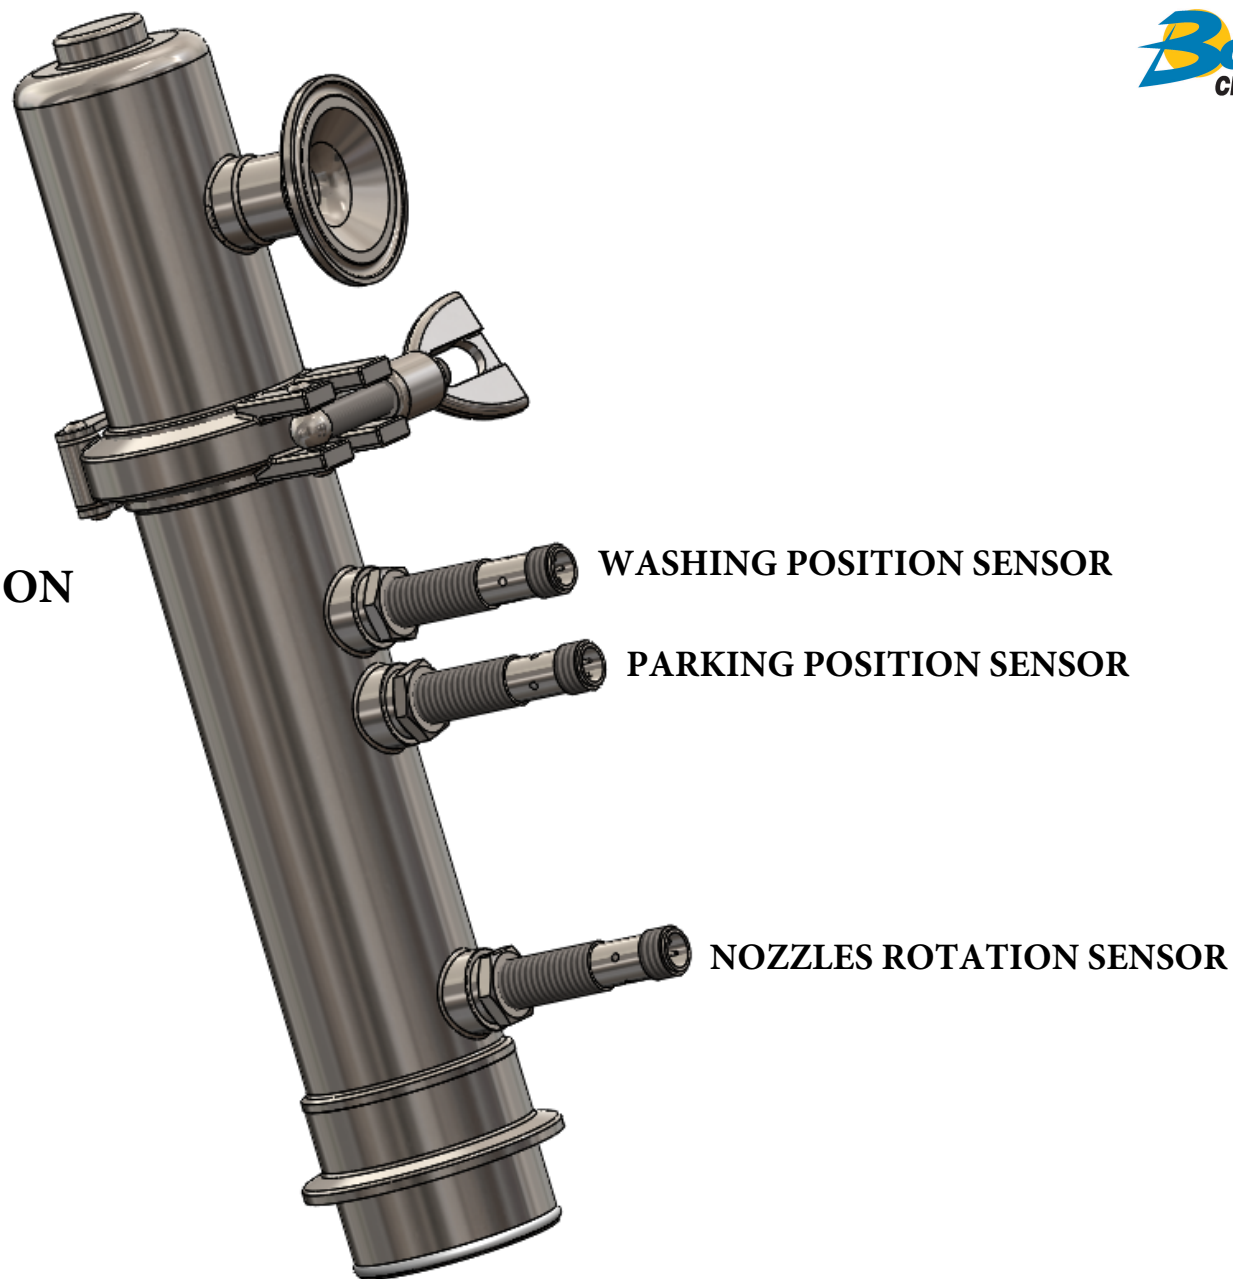

### Connections

All models have 2" TC connection, but – on request – we can supply DIN or other connections. Only for the “automatic “line is possible to have lateral or top water connection.

04.05.20  
RT611AAA  
INSTALLATION EXAMPLE  
SPRAYS OVERLAPPING DRAWING

**Bolondi**  
CLEANING HEADS

**RT611AAA PARKING POSITION**

**RT611AAA WORKING POSITION**

**RT611ASA PARKING POSITION**

**RT611ASA WASHING POSITION**