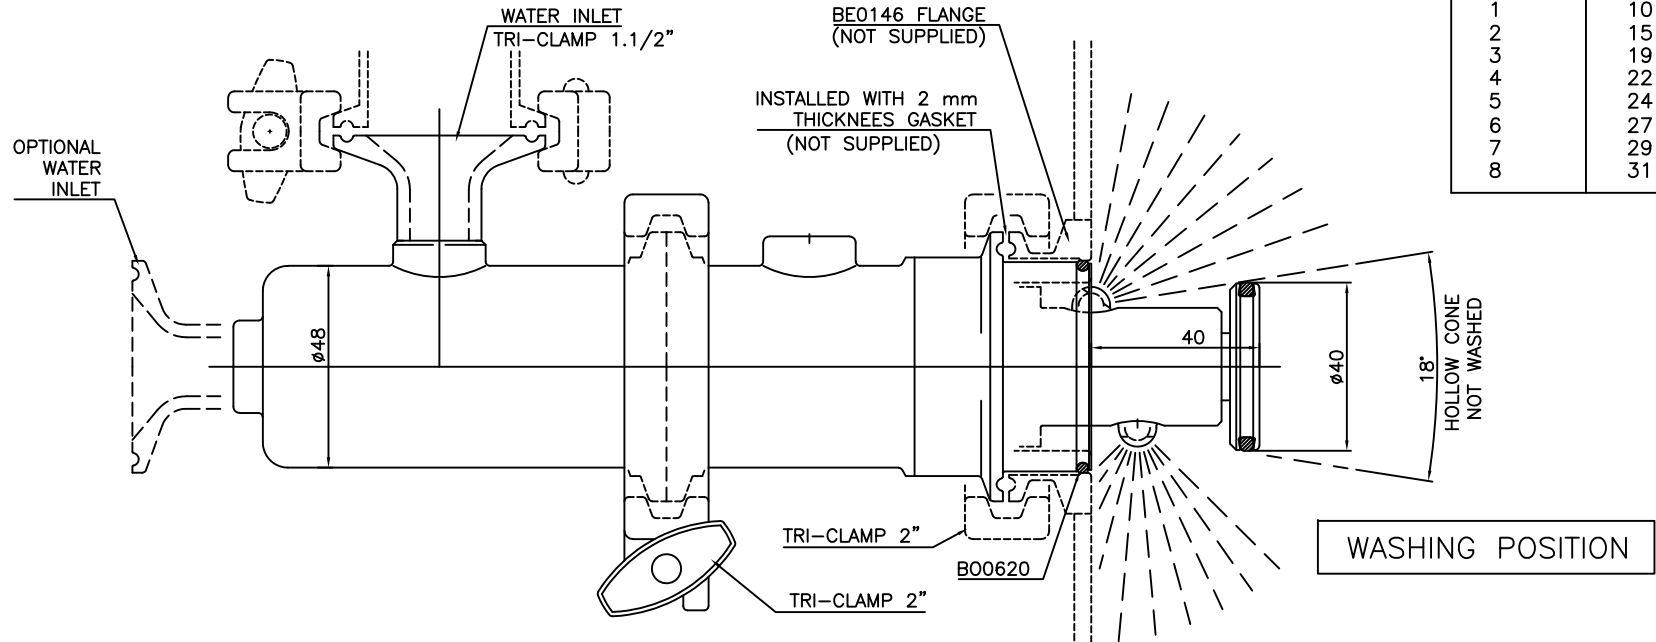

PRESSURE BAR	FLOW L/MIN.
1	10
2	15
3	19
4	22
5	24
6	27
7	29
8	31

VERSIONE	01	02	03	04	05						
FOGLIO											
DATA											
VERSIONE	06	07	08	09	10						
FOGLIO											
DATA											
NOTE:											
DESCRIZIONE: RT611AAA INSTALLATION DRAWING POWERJET VERSION											
  CLEANING HEADS MONTECCHIO E. (RE) - ITALY											
						DISEGN.: CR | CONTR.: DM DATA: 20.04.20 | VERSIONE					
SCALA											
1:1 A3 01											
CODICE:											
RT611AAA