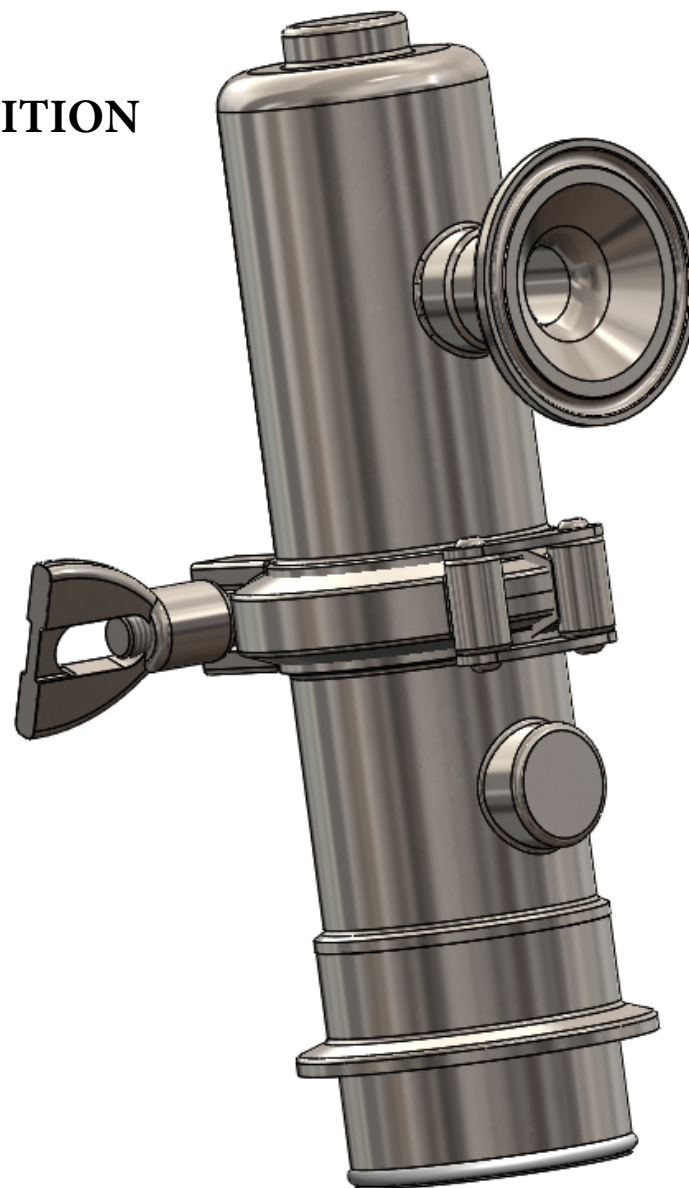

RT611AAA PARKING POSITION