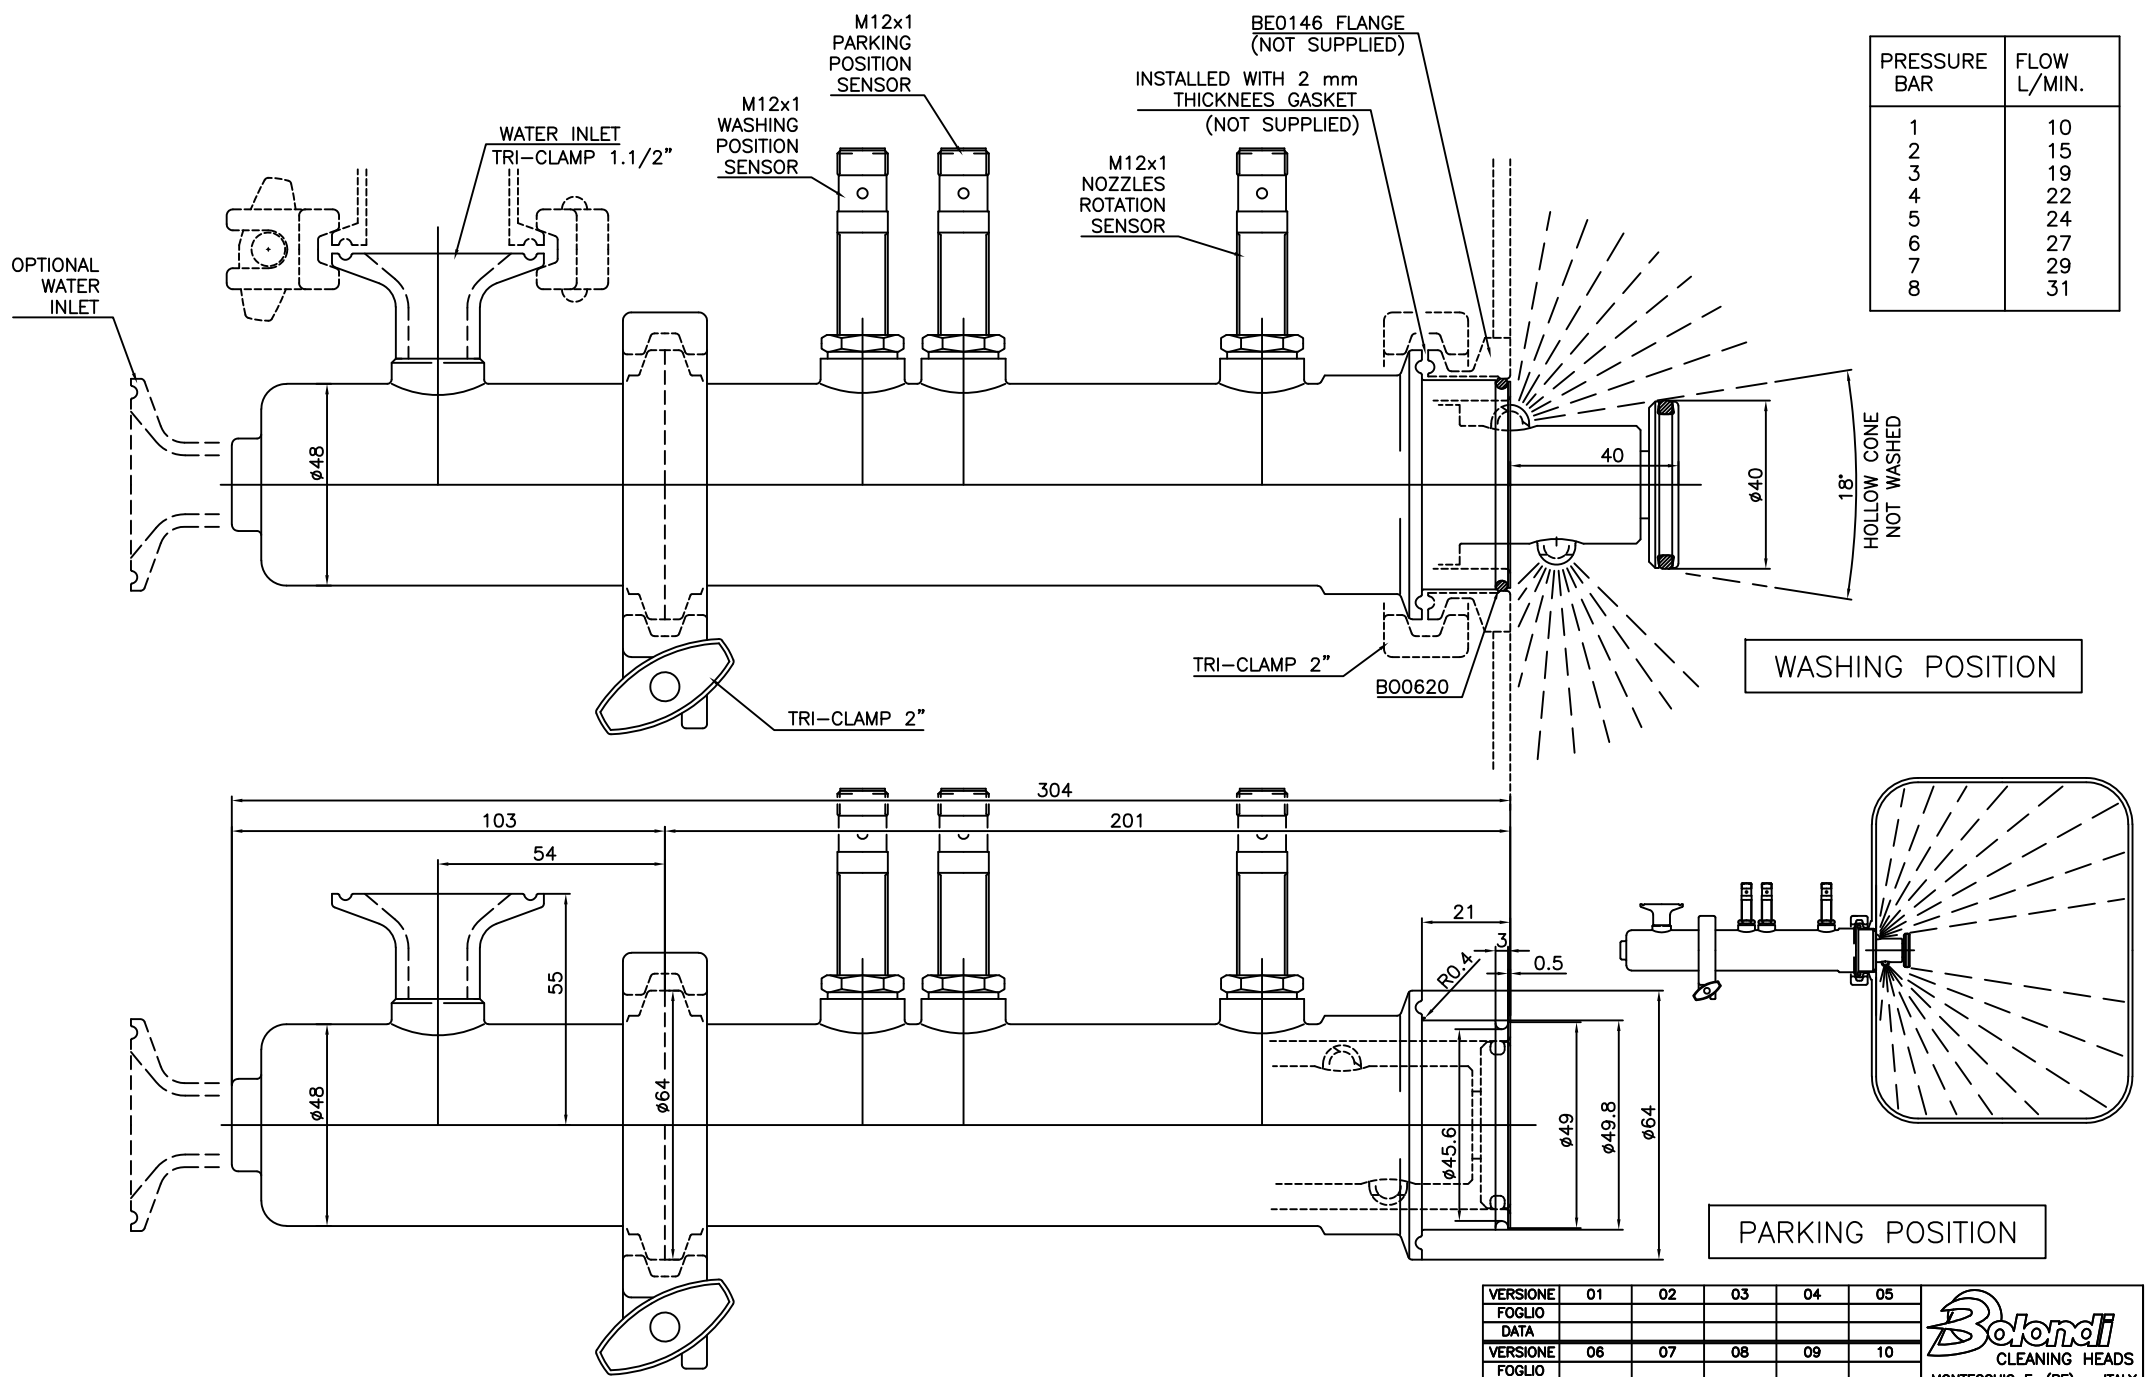

PRESSURE BAR	FLOW L/MIN.
1	10
2	15
3	19
4	22
5	24
6	27
7	29
8	31

VERSIONE	01	02	03	04	05
FOGLIO					
DATA					
VERSIONE	06	07	08	09	10
FOGLIO					
DATA					
NOTE:					
DESCRIZIONE:	RT611ASA INSTALLATION DRAWING POWERJET VERSION				
  CLEANING HEADS MONTECCHIO E. (RE) - ITALY DISEGN.: CR | CONTR.: DM DATA: 20.04.20 | VERSIONE SCALA 1:1 A3 01 CODICE: RT611ASA