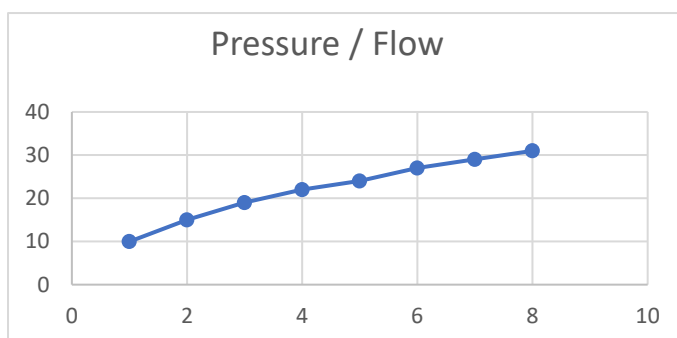

### b) Pneumatic model

The unit is driven by pneumatic actuator operating pressure from 3 up to 6 bar. The range of cleaning pressure is from 1 up to 8 barg

- RT 611 PAA > basic version
- RT 611 PPA > version with OPEN / CLOSE sensors
- RT 611 PSA > version with OPEN / CLOSE plus ROTATION sensors

### Connections

All models have 2" TC connection, but – on request – we can supply DIN or other connections. Only for the “automatic “line is possible to have lateral or top water connection.

### Operating Diagram

- Water pressure: 1 ÷ 8 bar
- Water Flow rate:

PRESSURE BAR	FLOW L/MIN.
1	10
2	15
3	19
4	22
5	24
6	27
7	29
8	31

VERSIONE	01	02	03	04	05
FOGLIO					
DATA					
VERSIONE	06	07	08	09	10
FOGLIO					
DATA					
NOTE:					
DESCRIZIONE:	RT611ASA INSTALLATION DRAWING POWERJET VERSION				
 CLEANING HEADS MONTECCHIO E. (RE) - ITALY DISEGN.: CR   CONTR.: DM DATA: 20.04.20   VERSIONE SCALA 1:1 A3 01 CODICE: RT611ASA					