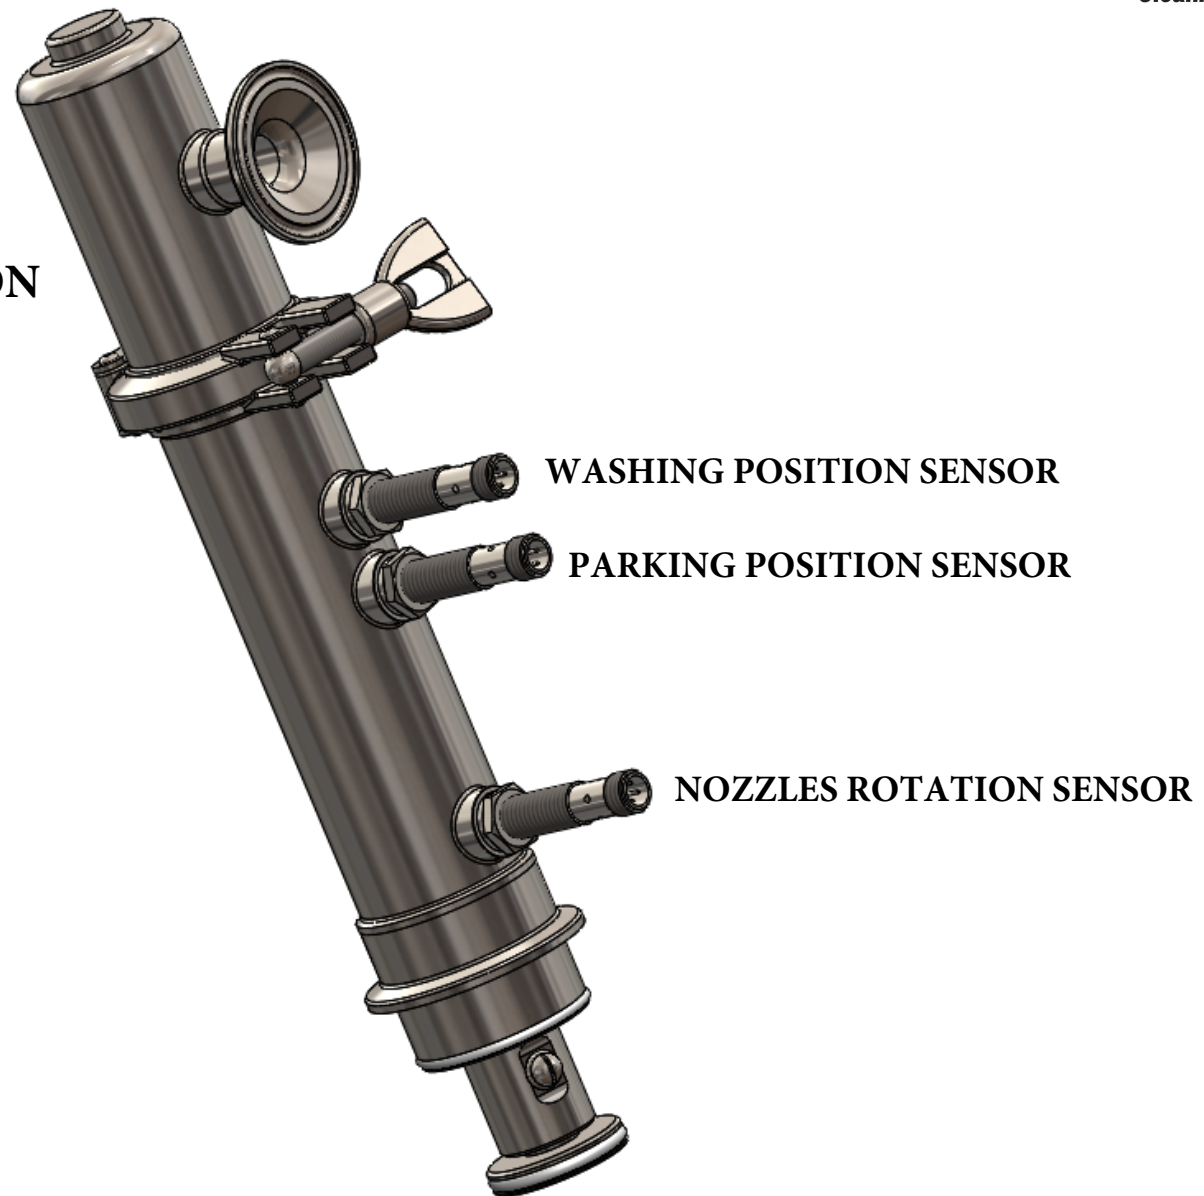

### Connections

All models have 2" TC connection, but – on request – we can supply DIN or other connections. Only for the “automatic “line is possible to have lateral or top water connection.

04.05.20  
RT611AAA  
INSTALLATION EXAMPLE  
SPRAYS OVERLAPPING DRAWING

**Bolondi**  
CLEANING HEADS

**RT611AAA PARKING POSITION**

**RT611AAA WORKING POSITION**

**RT611ASA PARKING POSITION**

**RT611ASA WASHING POSITION**