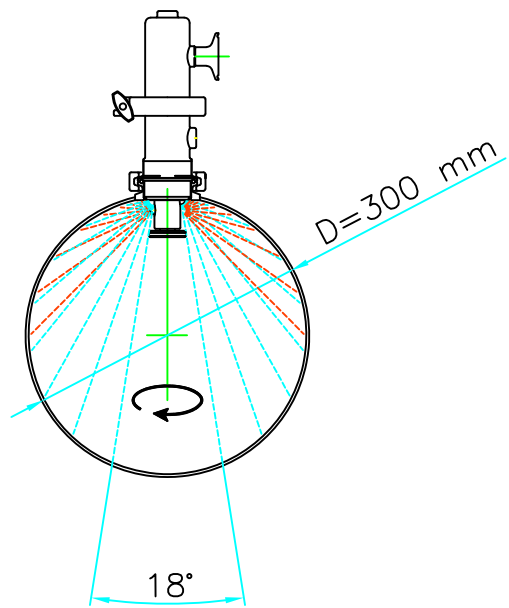

### Connections

All models have 2" TC connection, but – on request – we can supply DIN or other connections. Only for the “automatic “line is possible to have lateral or top water connection.

### Operating Diagram

- Water pressure: 1 ÷ 8 bar
- Water Flow rate:

PRESSURE BAR	FLOW L/MIN.
1	10
2	15
3	19
4	22
5	24
6	27
7	29
8	31

VERSIONE	01	02	03	04	05
FOGLIO					
DATA					
VERSIONE	06	07	08	09	10
FOGLIO					
DATA					
NOTE:					
DESCRIZIONE:	RT611ASA INSTALLATION DRAWING POWERJET VERSION				
 CLEANING HEADS MONTECCHIO E. (RE) - ITALY DISEGN.: CR   CONTR.: DM DATA: 20.04.20   VERSIONE SCALA 1:1 A3 01 CODICE: RT611ASA					

PRESSURE BAR	FLOW L/MIN.
1	10
2	15
3	19
4	22
5	24
6	27
7	29
8	31

VERSIONE	01	02	03	04	05
FOGLIO					
DATA					
VERSIONE	06	07	08	09	10
FOGLIO					
DATA					
NOTE:					
DESCRIZIONE: RT611AAA INSTALLATION DRAWING POWERJET VERSION					
 CLEANING HEADS MONTECCHIO E. (RE) - ITALY					
SCALA					
1:1 A3 01					
CODICE:					
RT611AAA					