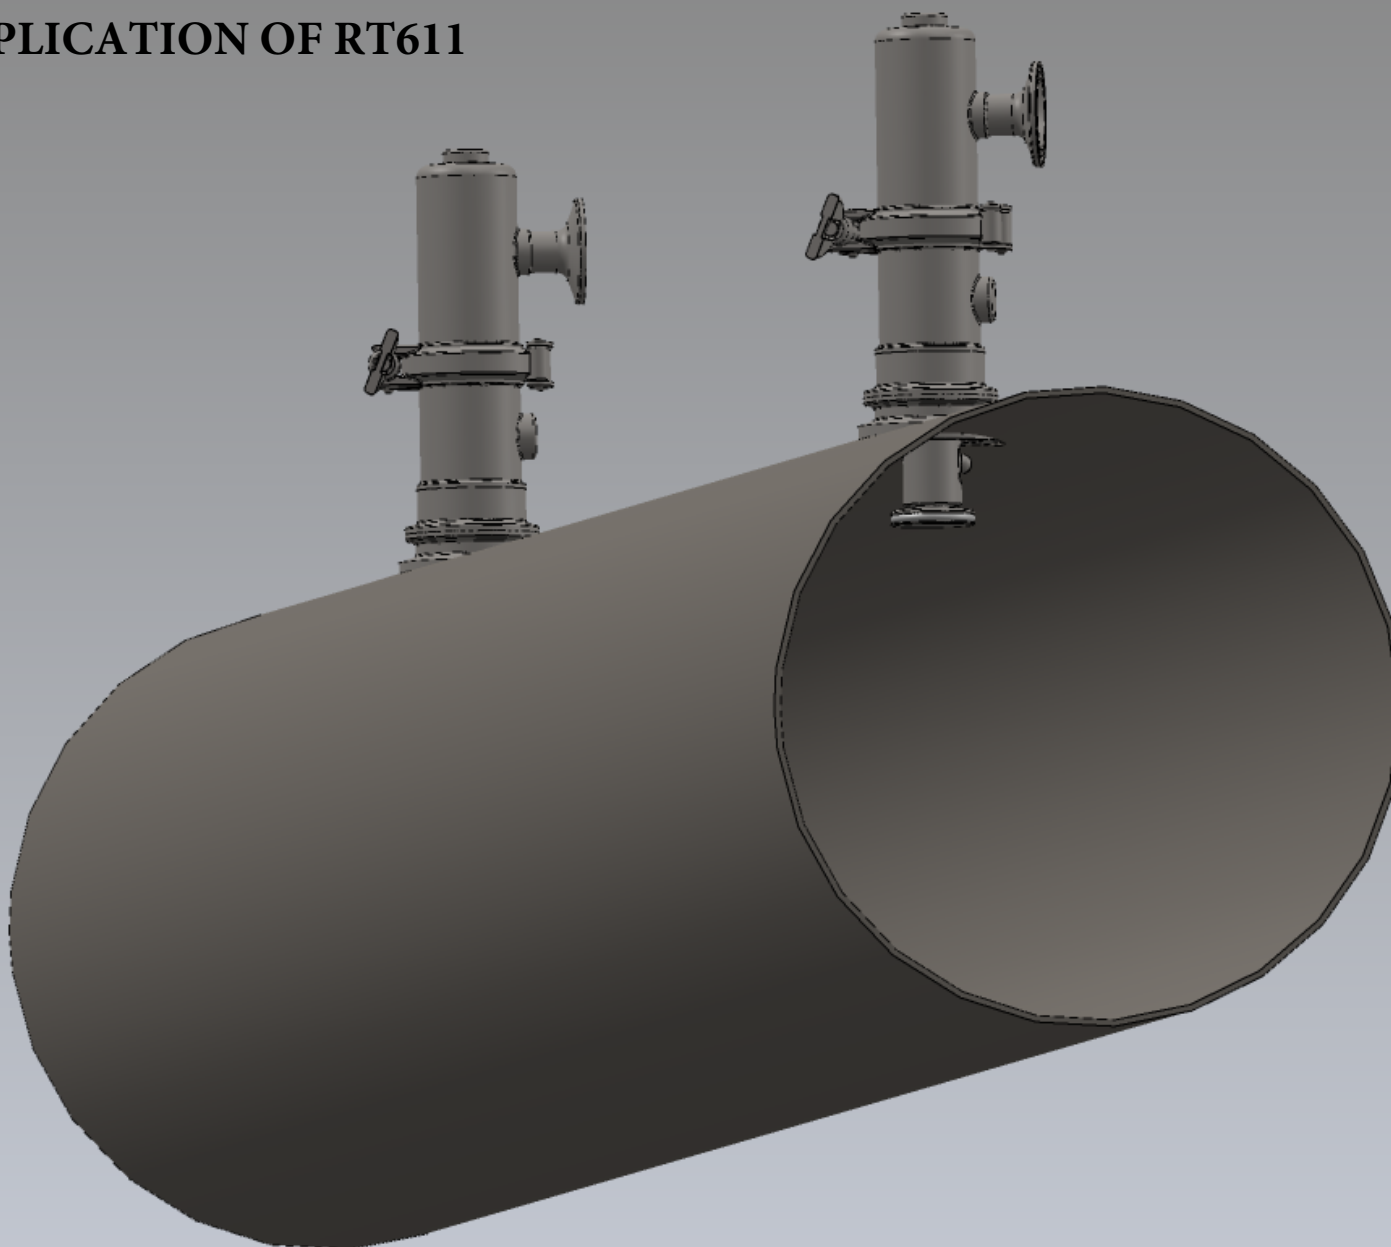

APPLICATION OF RT611