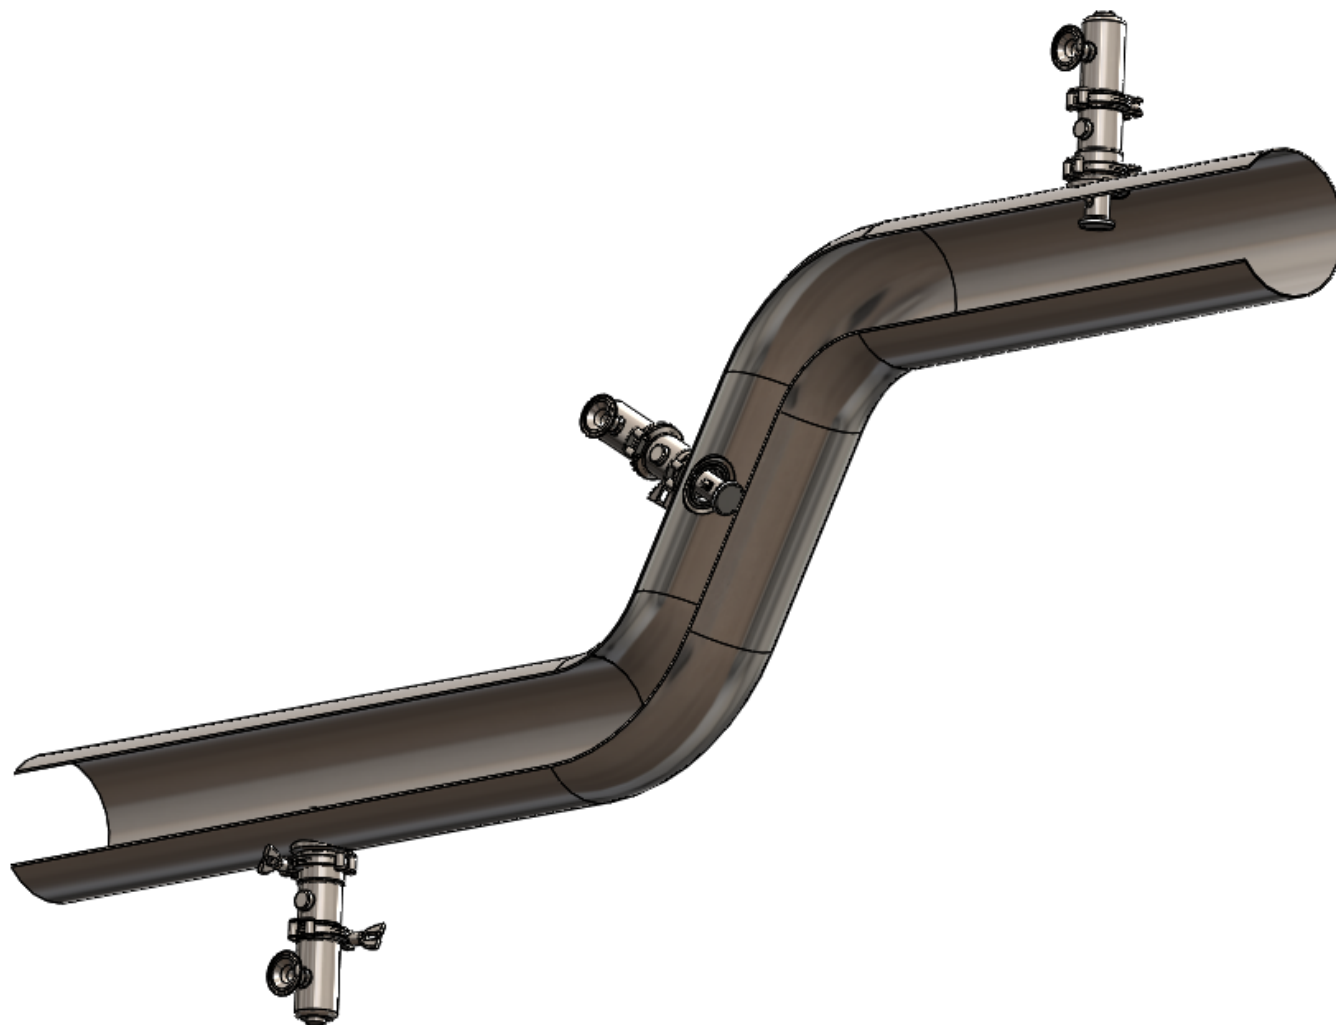

CUSTOMER APPLICATION: WORKING POSITION