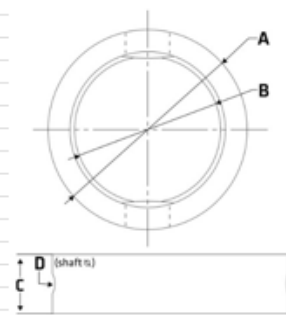

Butterfly Valve Brand / Type	SIZE	Outer Diam (A, mm)	Internal Diam (B, mm)	Thickness (C, mm)	Shaft (D, mm)
SMBV	3/4"	32	17	17	9.5
E Series	1"	36.2	22.6	19.5	9
HD Keystone White	1"	36.5	23	19	9
F250 series	1"	36.5	23	19.5	9.5
DA2012 (generic)	1"	37	23	22	10
SMBV	1"	37	21	18	10
Tassalini 700 series	1"	43	27	24	11
Bardiani VF Valve (DN32)	1.5"	47.5	32.5	22.5	10
HD Keystone White	1.5"	49	35	19.5	9.5
E Series	1.5"	49.6	34.3	19.5	9
F250 series	1.5"	50	36.5	21	9.5
DA2012 (generic)	1.5"	52	36	22	10
SMBV	1.5"	52.5	36	18	10
Bardiani VF Valve (DN40)	1.5"	53.5	39	23	11
Tassalini 700 series DN40	1.5"	55	39	25	11
HD Keystone White	2"	63	48	19.5	9.5
E Series	2"	64.8	49.5	20.4	10
DA2012 (generic)	2"	66	48	24	10
Tassalini 700 series	2"	66	51	24	11
Bardiani VF Valve	2"	66	51	24	11
F250 series	2"	66.5	51	22.5	12
SMBV	2"	66.5	50.5	21	11
Tassalini 700 series	2.5"	76	TBC	TBC	TBC
Bardiani VF Valve	2.5"	76	TBC	TBC	TBC
E Series	2.5"	76	59.3	24	12
F250 series	2.5"	76	59	25	12
HD Keystone White	2.5"	78	60	24.5	12.5
SMBV	2.5"	78	60	23.5	11
DA2012 (generic)	2.5"	79	61	25	12
Tassalini 700 series	3"	89	71	26.5	11.5
E Series	3"	90	70	25	13
F250 series	3"	90	71.5	28	12.5
Bardiani VF Valve	3"	90	72	27	12
SMBV	3"	90.3	72	23	12
HD Keystone White	3"	91	72	28	14
DA2012 (generic)	3"	92	72	28	13
Bardiani VF Valve	4"	119	101	31	13
HD Keystone White	4"	120	99	29	14
DA2012 (generic)	4"	120	103	32	13
F250 series	4"	120	99.5	29	13.5
SMBV	4"	120	152	28	14
Tassalini 700 series	4"	120	102	26.5	14
E Series	4"	123.4	99.3	37.3	17
SMBV	6"	175	152	31	14
SMBV	8"	235	205	38	22