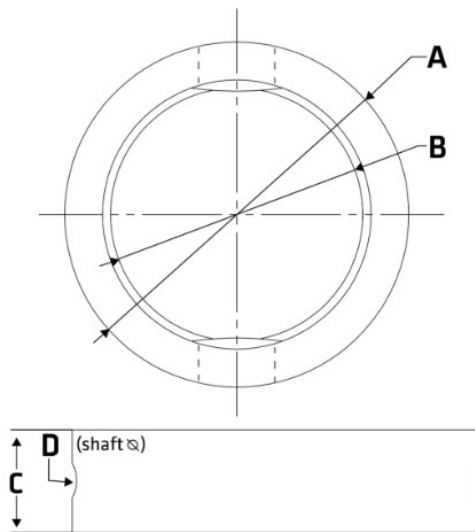

HD Process Butterfly valve Seals Sizes by Main Brands

Main Dimensions;

1. HD Process provide seals for a range of butterfly valve brands. In order to assist confirming the best option for a replacement seal for your butterfly valves, included on this page are a table of key dimensions for 7 different series of butterfly valve seals which are available
2. These include a generic (unbranded) replacement for the Keystone F 250 seal, our own seals for our Bardiani, Tassalini and SMBV range butterfly valves, with options for other brands of seals available.
3. There may little compatibility between various brands within a particular size with thickness of the seal in multiple dimensions along with various diameters in ridges making it difficult to swap one seal for another. However we have provided a chart here with the approximate for main dimensions for some of the seals we hold off-the-shelf.
4. There will be additional dimensions required (additional to the 4 x dimensions here) in order to guarantee a seal will fit valve - (eg dimensions of any ridge or step etc). However these may be enough to start the identification process or confirm a seal is close to the correct size.

Note also that after a period of use elastomers can both expand and contract in various on the dimensions compared to an original seal (due to whether this is being abraded, mechanically compressed or expanded by liquids over time)